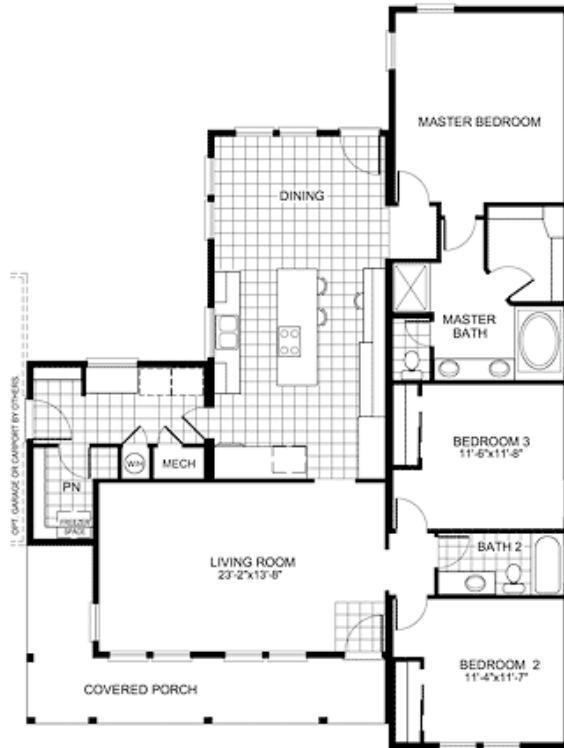

Floor Plan: Buckeye

This home available only in Arizona, Southern California, Colorado and Nevada.

Copyright © 2008, Palm Harbor Homes. All rights reserved.

BUCKEYE

Square Footage: 1,809

Bedrooms: 3

Bathrooms: 2

Stories: 1

Living Areas: 1

Dining Areas: 1

Exterior Dimensions: 60x44

MODEL FEATURES

- Wrapped porch
- Island cook-top kitchen
- Huge walk-in pantry
- [Optional 4th bedroom](#)
- [Optional family room](#)

Additional Elevations*