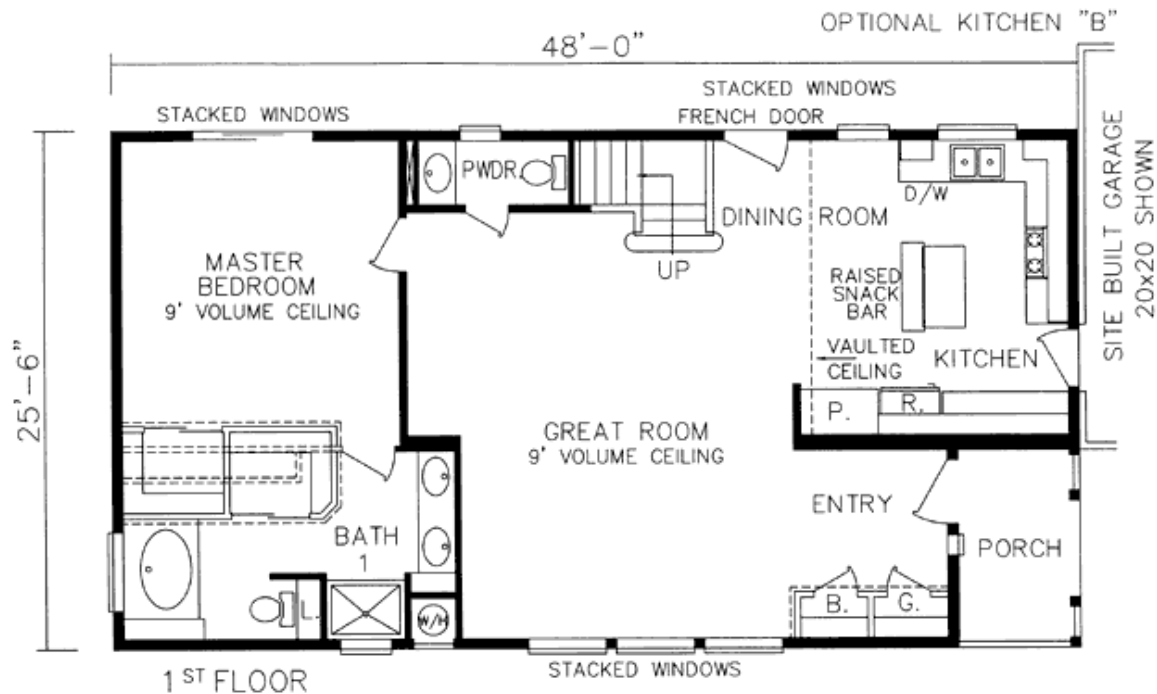

Two Story Townhome Series Model 7

Two Story Townhome Series Model 7 Floor Plan

PLAN TS-7 1766 SQ. FT.