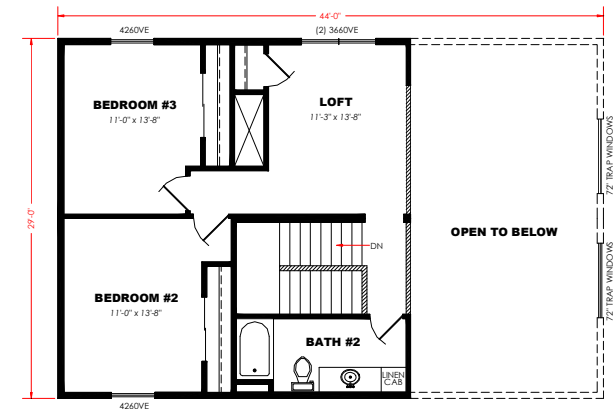

THE OVERLAND

CAPE COD

SQ. FT.:	2010
BEDROOMS:	3
BATHROOMS:	2 1/2

www.barvistabuildingsystems.com

DISCLAIMER: This information is for marketing purposes only. All illustrated dimensions are estimates only. This information may reflect non-standard or site applied items.