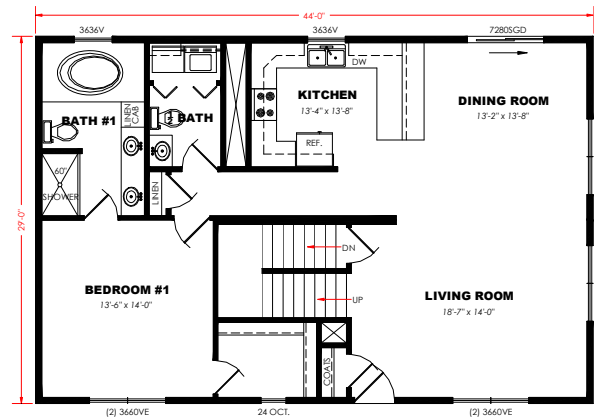

THE OVERLAND

CAPE COD

SQ. FT.:	2010
BEDROOMS:	3
BATHROOMS:	2 1/2

www.barvistabuildingsystems.com

DISCLAIMER: This information is for marketing purposes only. All illustrated dimensions are estimates only. This information may reflect non-standard or site applied items.