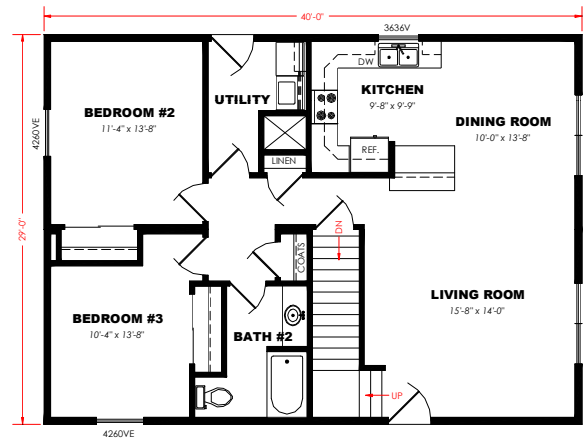

THE DRAKE

CAPE COD

SQ. FT.: 1740

BEDROOMS: 3

BATHROOMS: 2

www.barvistabuildingsystems.com

DISCLAIMER: This information is for marketing purposes only. All illustrated dimensions are estimates only. This information may reflect non-standard or site applied items.