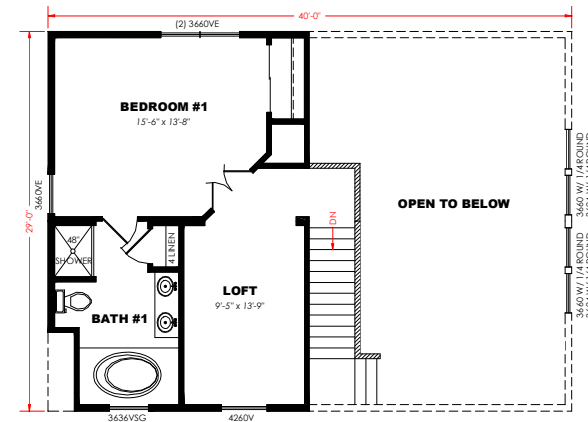

THE DRAKE

CAPE COD

SQ. FT.: 1740

BEDROOMS: 3

BATHROOMS: 2

www.barvistabuildingsystems.com

DISCLAIMER: This information is for marketing purposes only. All illustrated dimensions are estimates only. This information may reflect non-standard or site applied items.