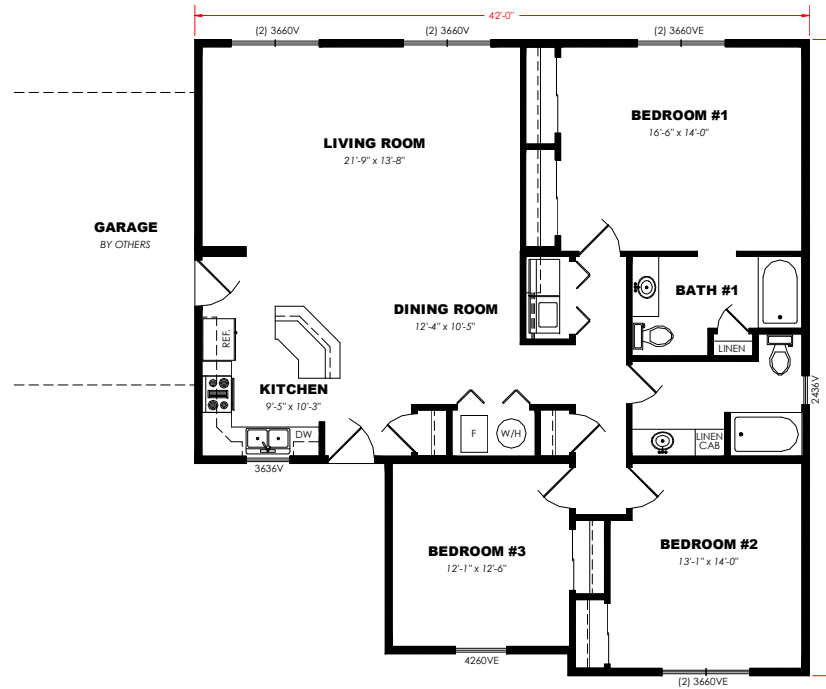

THE BRECKENRIDGE

RANCH

SQ. FT.: 1620

BEDROOMS: 3

BATHROOMS: 2

www.barvistabuildingsystems.com

DISCLAIMER: This information is for marketing purposes only. All illustrated dimensions are estimates only. This information may reflect non-standard or site applied items.