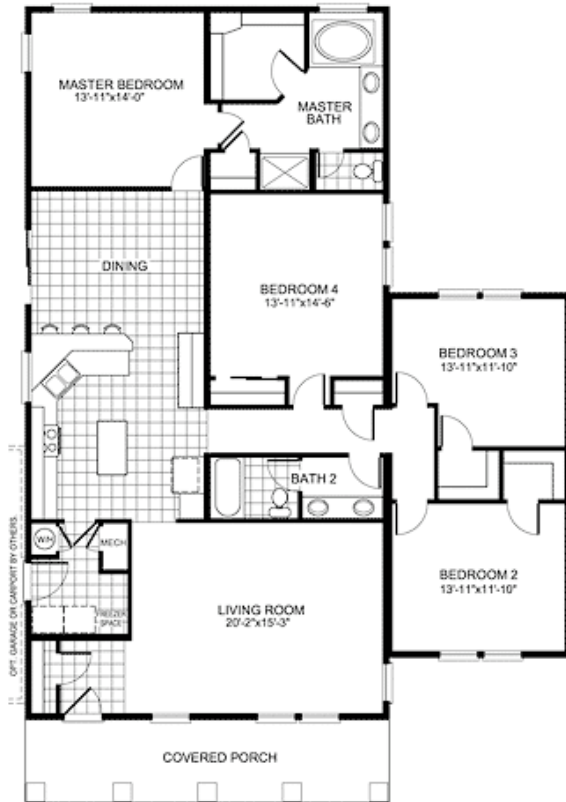

Floor Plan: Wilmington - 4 Bedroom

This home available only in Arizona, Southern California, Colorado and Nevada.

Copyright © 2008, Palm Harbor Homes. All rights reserved.

WILMINGTON - 4 BEDROOM

Square Footage: 2,112

Bedrooms: 4

Bathrooms: 2

Stories: 1

Living Areas: 1

Dining Areas: 1

Exterior Dimensions: 64x44

MODEL FEATURES

- Full front porch
- Island in kitchen
- Huge 20'2" x 15'3" living room
- See [3-bedroom Wilmington Floor Plan](#)