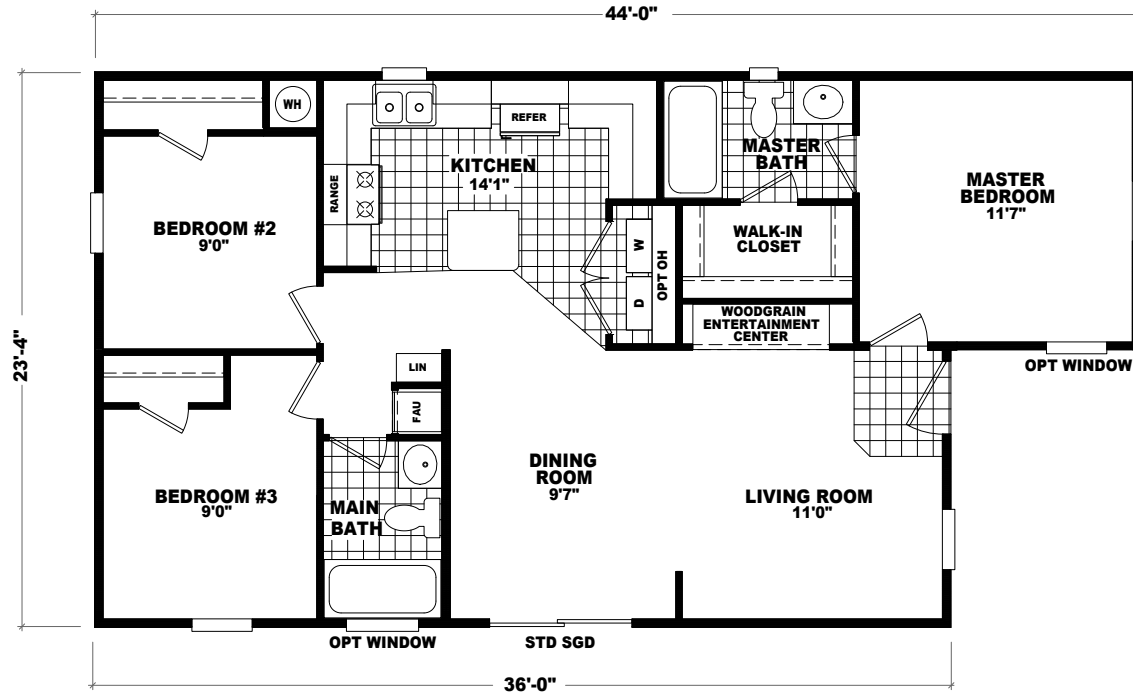

OPT KITCHEN

MODEL: GS-2444B
 APPROXIMATELY 933 SQ. FT.
 3 BEDROOM, 2 BATH